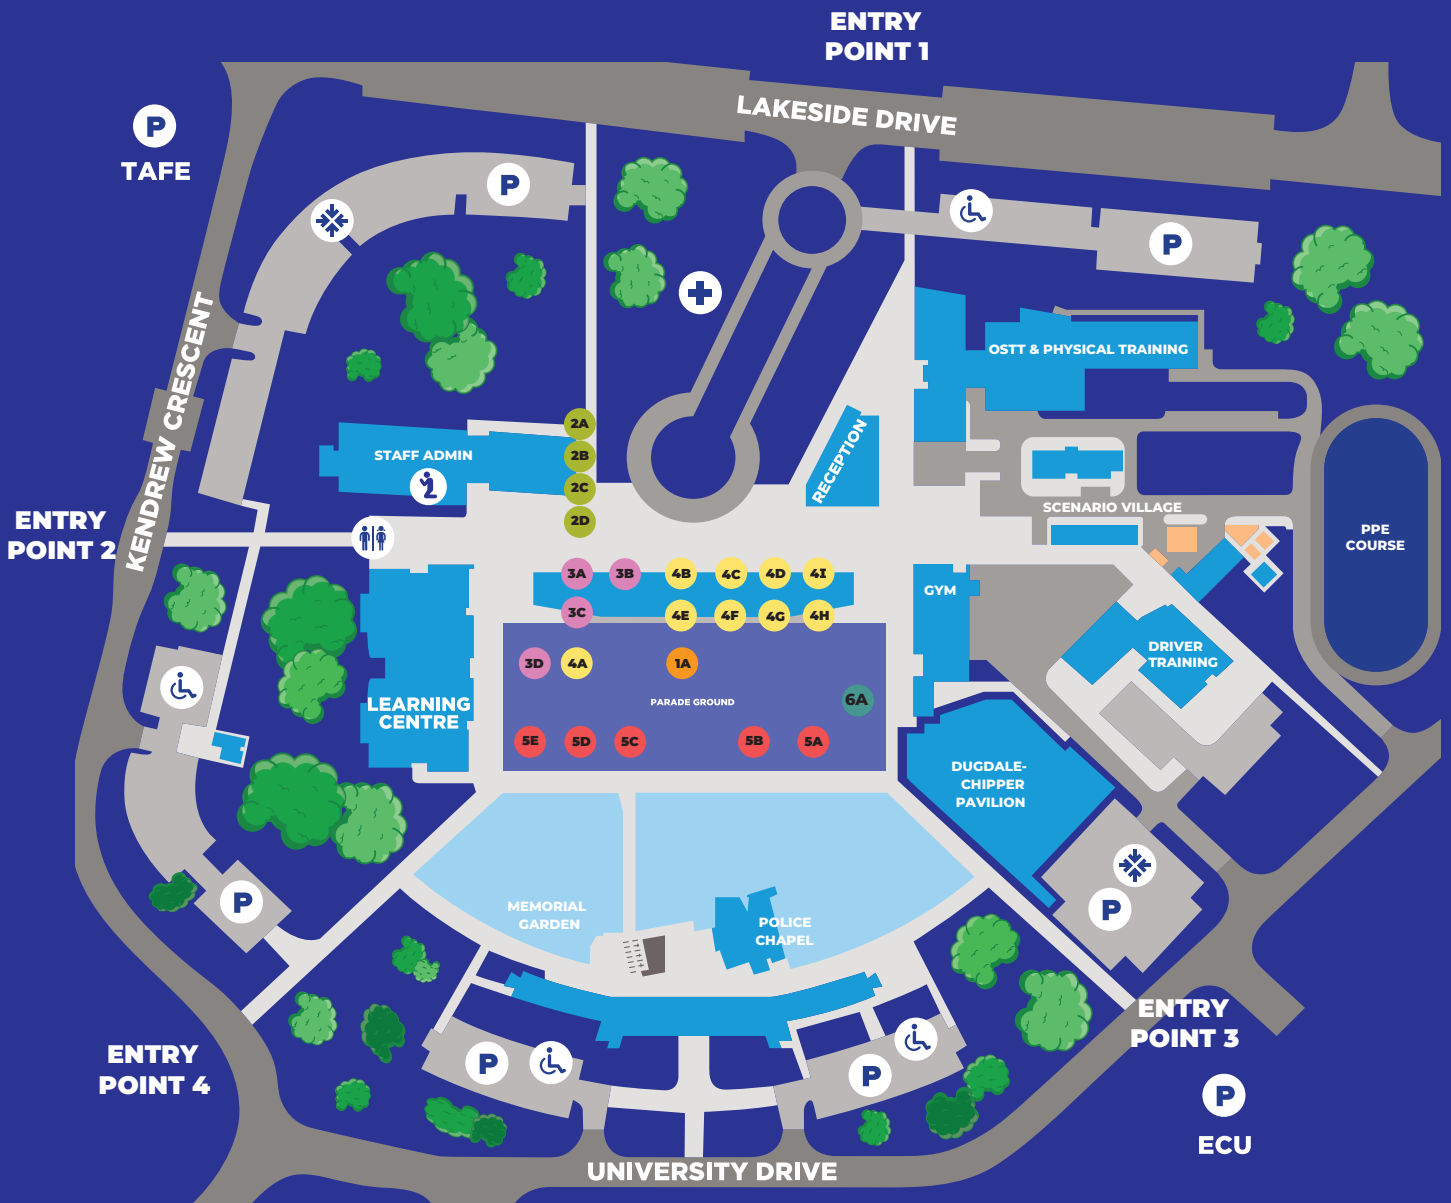

EXPLORE THE JOURNEY YOU WILL TAKE WITH THE WA POLICE FORCE

1A Police Recruiting

ACADEMY TRAINING

- **2A** Foundation Training
- **2B** Physical Training
- **2C** Operational Skills Tactical Training
- **2D** Driver Training

PROBATION & FIRST YEARS

- **3A** Probationer & Cadet Development
- **3B** Metropolitan Policing
- **3C** Regional WA Policing
- **3D** State Traffic

CAREER BEYOND PROBATION

- **4A** Emergency Operations Unit
- **4B** Aboriginal Affairs
- **4C** Regional Operations Group
- **4D** Community Engagement
- **4E** Prosecuting
- **4F** State Crime
- **4G** State Intelligence & Command
- **4H** Digital Policing
- **4I** Youth Policing

SPECIALIST AREAS

- **5A** Police Forensics
- **5B** Water Police
- **5C** Police Air Wing
- **5D** Mounted & Canine
- **5E** Tactical Response Group

MORE BENEFITS

- **6A** Chat with our team about the many benefits you can access when you join.

- **P** Parking
- **♿** Disabled Parking
- **+** First Aid
- **✳** Emergency Assembly Point
- **🙏** Prayer Room
- **🚻** Toilet